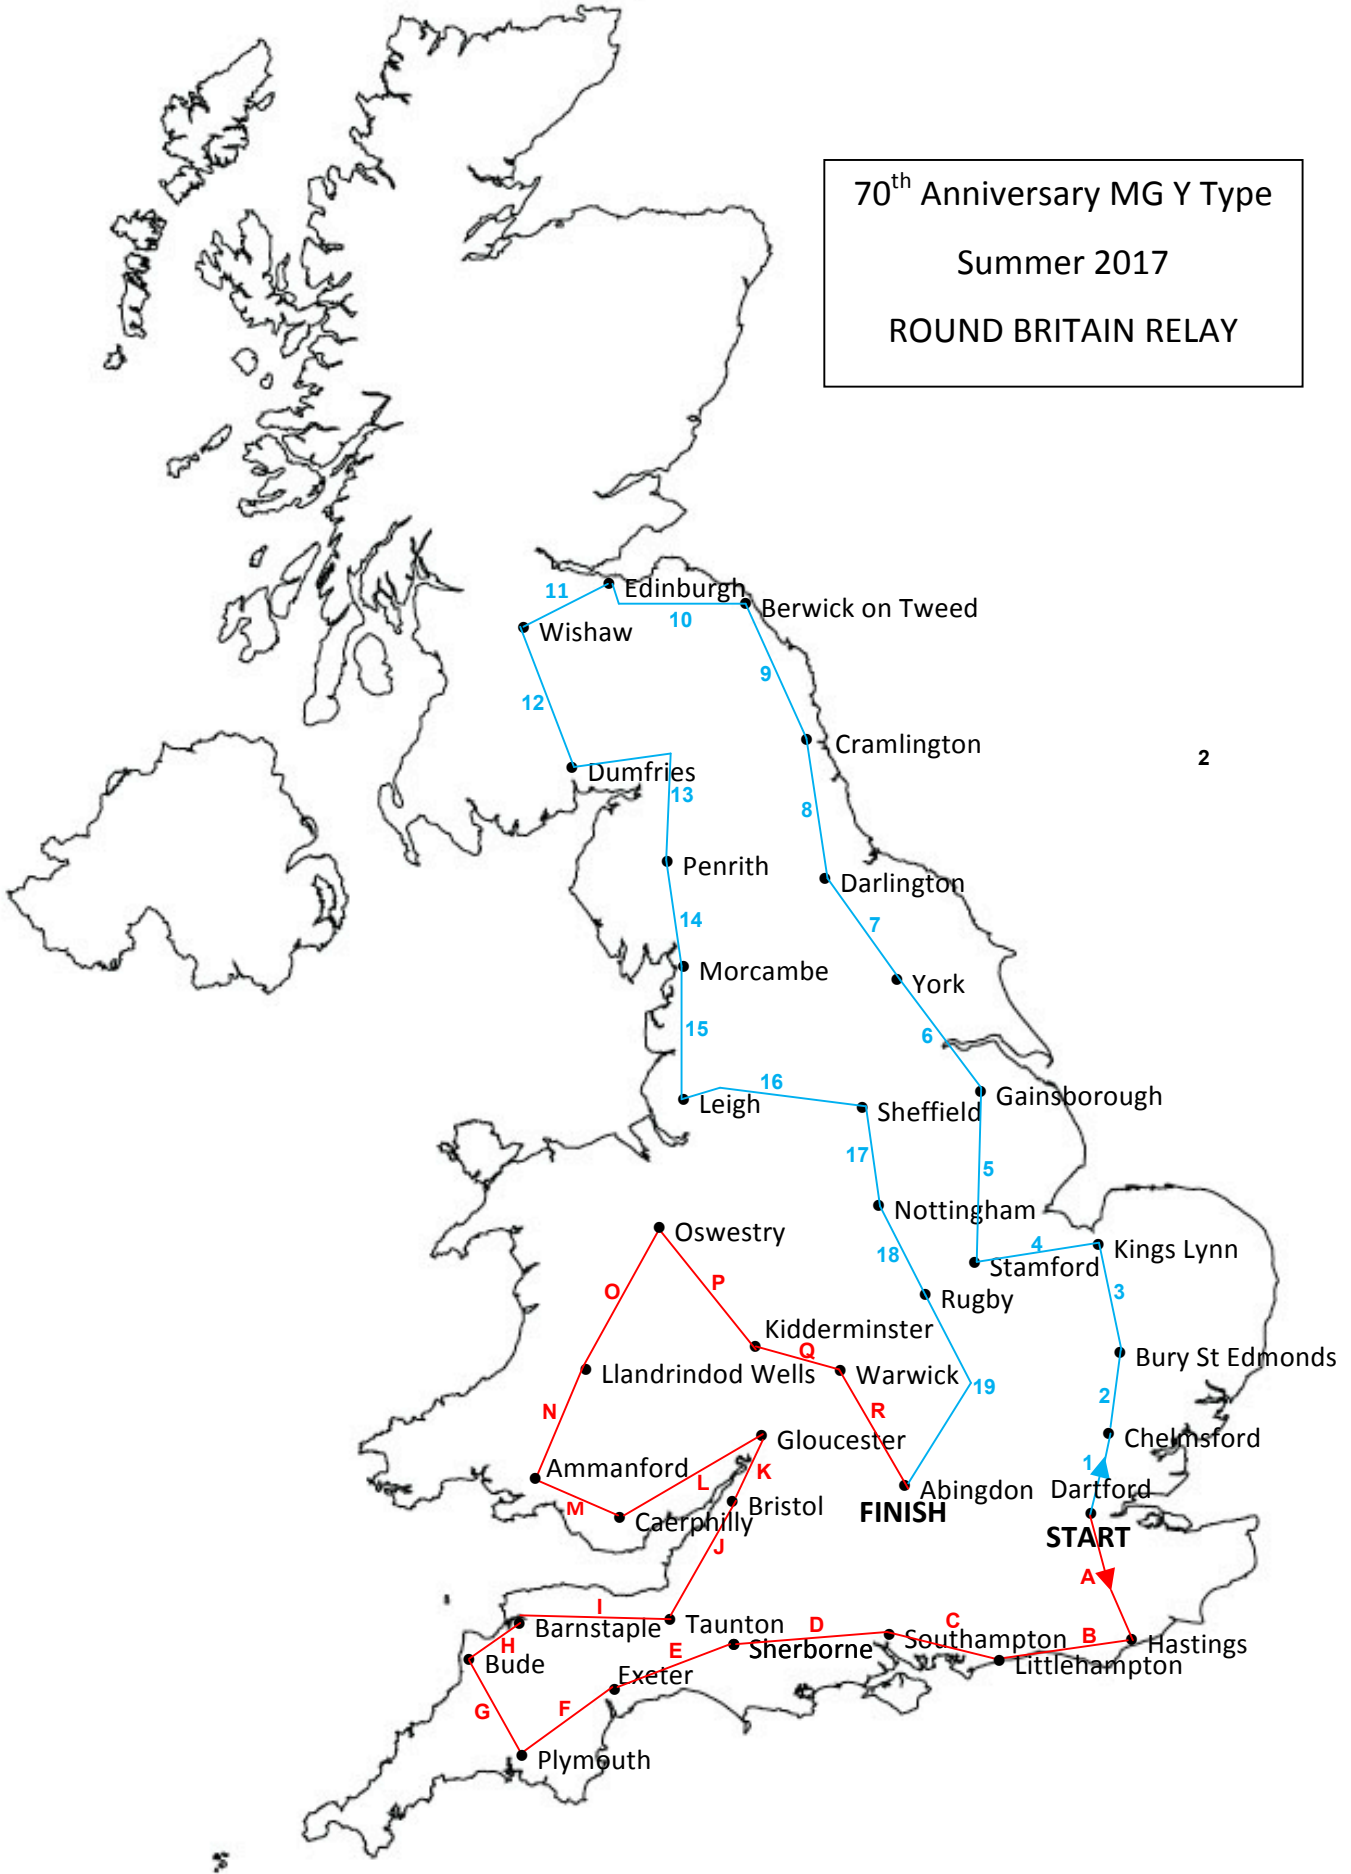

70<sup>th</sup> Anniversary MG Y Type  
 Summer 2017  
 ROUND BRITAIN RELAY

	<u>Clockwise Red</u>		<u>Anticlockwise Blue</u>
A	Lakeside to Hastings	1	Lakeside to Chelmsford
B	Hastings to Littlehampton	2	Chelmsford to Bury St Edmunds
C	Littlehampton to Southampton	3	Bury St Edmunds to Kings Lynn
D	Southampton to Yeovil	4	Kings Lynn to Stamford
E	Yeovil to Exeter	5	Stamford to Gainsborough
F	Exeter to Plymouth	6	Gainsborough to York
G	Plymouth to Bude	7	York to Darlington
H	Bude to Barnstaple	8	Darlington to Cramlington
I	Barnstaple to Taunton	9	Cramlington to Berwick Upon Tweed
J	Taunton to Bristol	10	Berwick Upon Tweed to Edinburgh
K	Bristol to Gloucester	11	Edinburgh to Wishaw
L	Gloucester to Caerphilly	12	Wishaw to Dumfries
M	Caerphilly to Ammanford	13	Dumfries to Penrith
N	Ammanford to Llandrindod Wells	14	Penrith to Morecambe
O	Llandrindod Wells to Oswestry	15	Morecambe to Leigh
P	Oswestry to Kidderminster	16	Leigh to Sheffield
Q	Kidderminster to Warwick	17	Sheffield to Nottingham
R	Warwick to Abingdon	18	Nottingham to Rugby
		19	Rugby to Abingdon